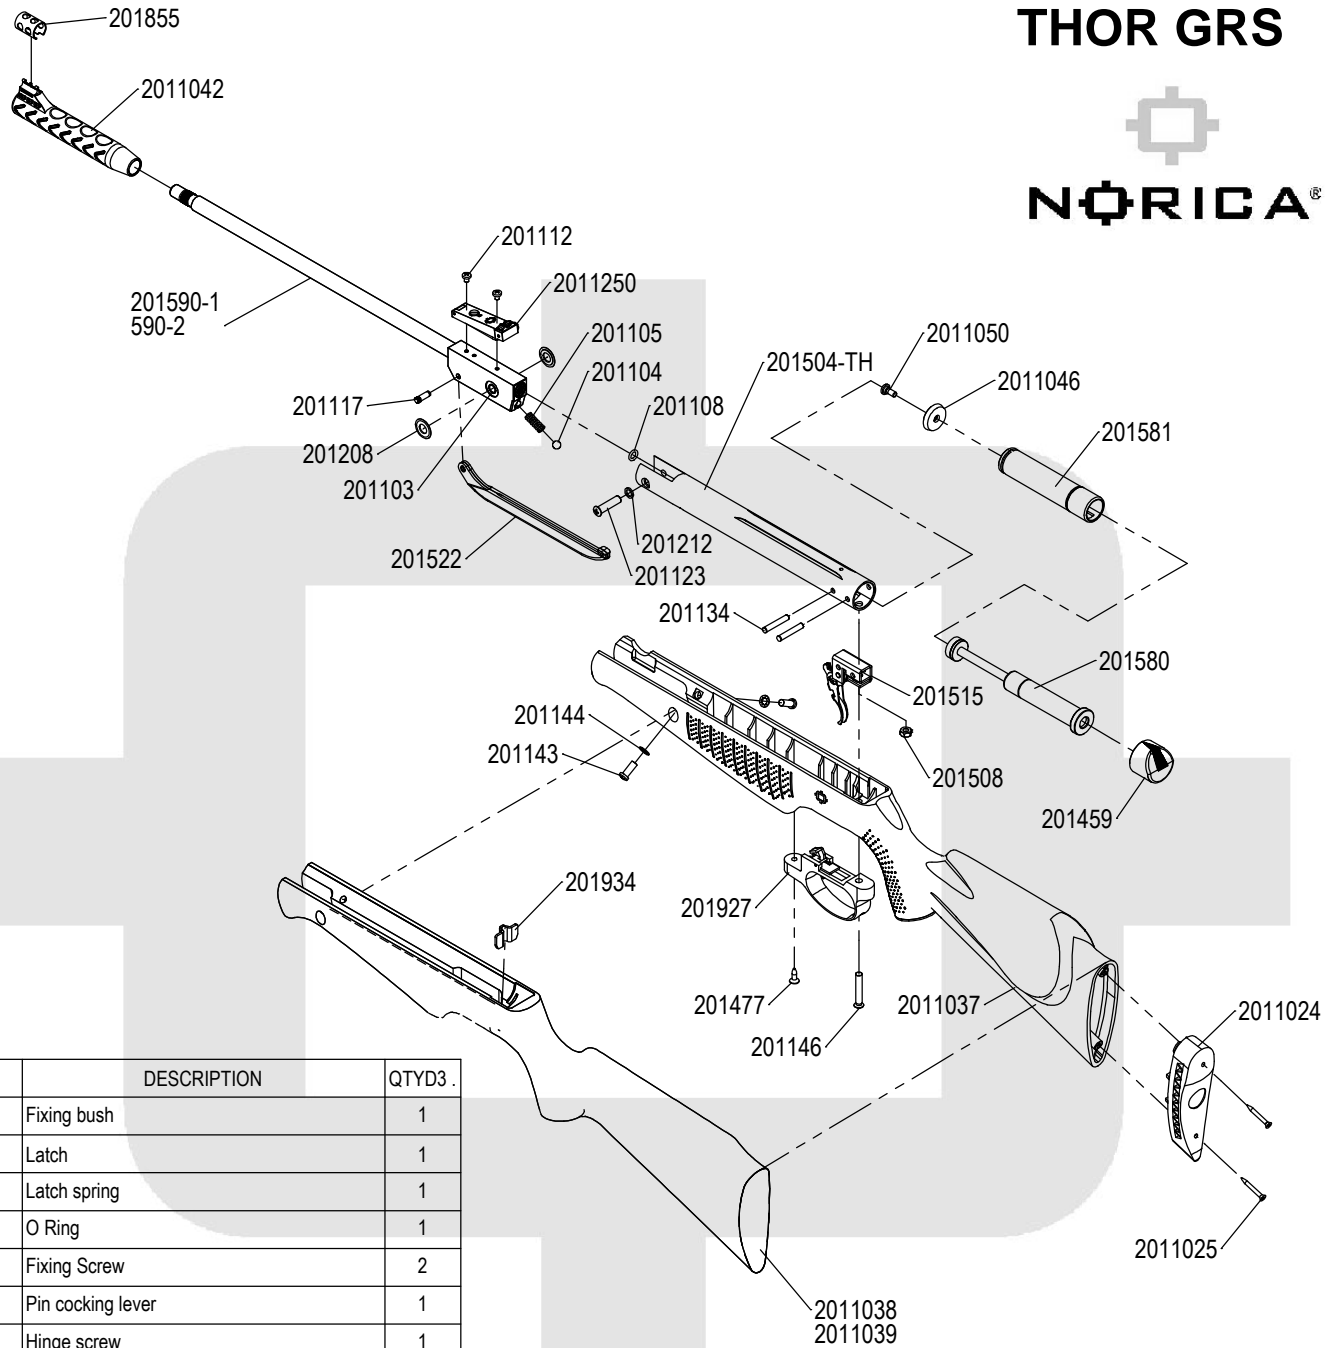

THOR GRS

REF.	DESCRIPTION	QTYD3.
201103	Fixing bush	1
201104	Latch	1
201105	Latch spring	1
201108	O Ring	1
201112	Fixing Screw	2
201117	Pin cocking lever	1
201123	Hinge screw	1
201134	Trigger assembly pin	2
201143	Lateral screw	2
201144	Lateral washer	2
201146	Trigger guard screw	1
201208	Hinge washer	2
201212	Lock washer	1
201459	Tube cap	1
201477	Trigger guard lag screw	1
201504-TH	Cylinder Cassembly	1
201508	Nut	1
201515	Trigger assembly	1
201522	Cocking Lever	1
201580	Gas Ram	1
201581	Piston	1
201590-1	Barrel assembly Cal. 4,5 (.177)	1
201590-2	Barrel assembly Cal. 5,5 (.22)	1
201855	Front sight protector	1
201927	Trigger guard + Safety	1

REF.	DESCRIPTION	QTYD3.
201934	Stock recoil plate	1
2011024	Buttplate	1
2011025	Buttplate lag screw	2
2011037	Stock	1
2011038	Stock	1
2011039	Stock	1
2011042	Front sight and cocking grip	1
2011046	GRS Piston seal	1
2011050	GRS Piston Seal Screw	1
2011250	Rear sight	1