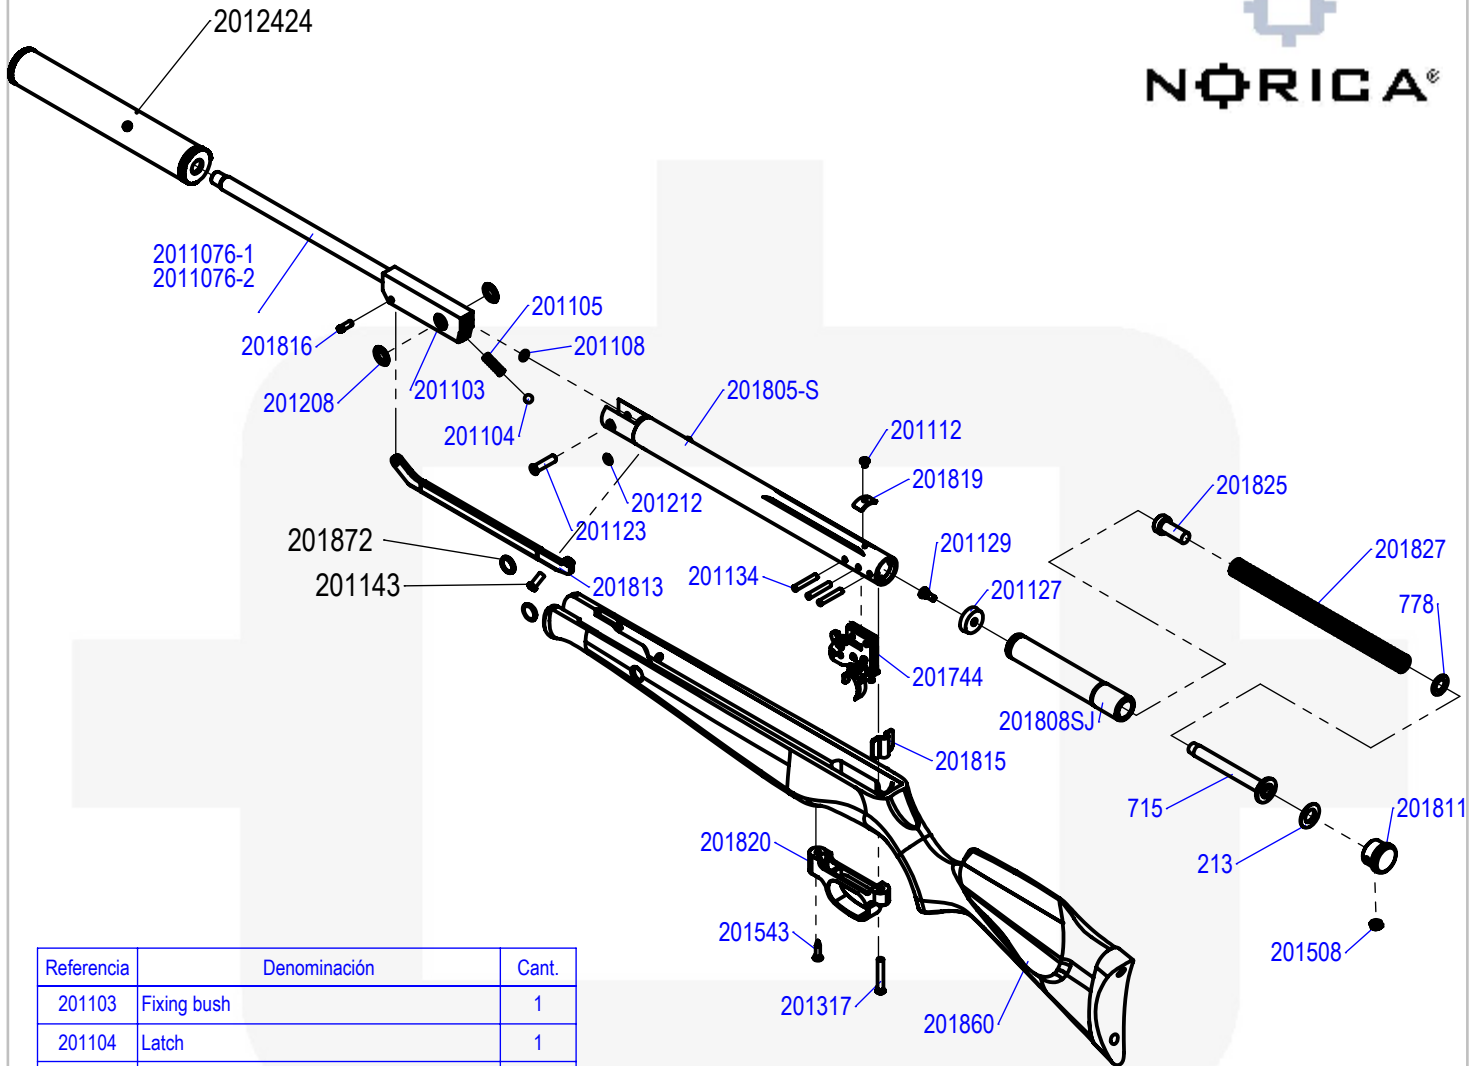

# STORM ELITE

Referencia	Denominación	Cant.
201103	Fixing bush	1
201104	Latch	1
201105	Latch spring	1
201108	O ring	1
201112	Fixing screw	1
201123	Hinge screw	1
201127	Piston seal	1
201129	Piston Seal screw	1
201134	Trigger pin	3
201143	Lateral screw	2
144	Lateral washer	2
201208	Hinge washer	2
201212	Lock washer	1
213	Washer	1
201317	Trigger guard screw	1
201508	Nut	1
201543	Trigger guard screw 1	1
715	Main spring guide	1
201745	Trigger assembly	1
778	Washer	1
201805-S	Cylinder assembly	1
201808	Piston assembly	1
201811	Tube cup	1
201813	Cocking lever	1
201815	Stock recoil plate	1

Referencia	Denominación	Cant.
201816	Lever pin	1
201819	Scope stopper	1
201820	Trigger guard	1
201825	Spring supplement	1
201827	Main spring	1
201860	Stock	1
2011076-1	Barrel assembly cal. 4,5	1
2011076-2	Barrel assembly cal. 5,5	1
201872	Lateral cup	2
2012424	Elite silencer assembly	1