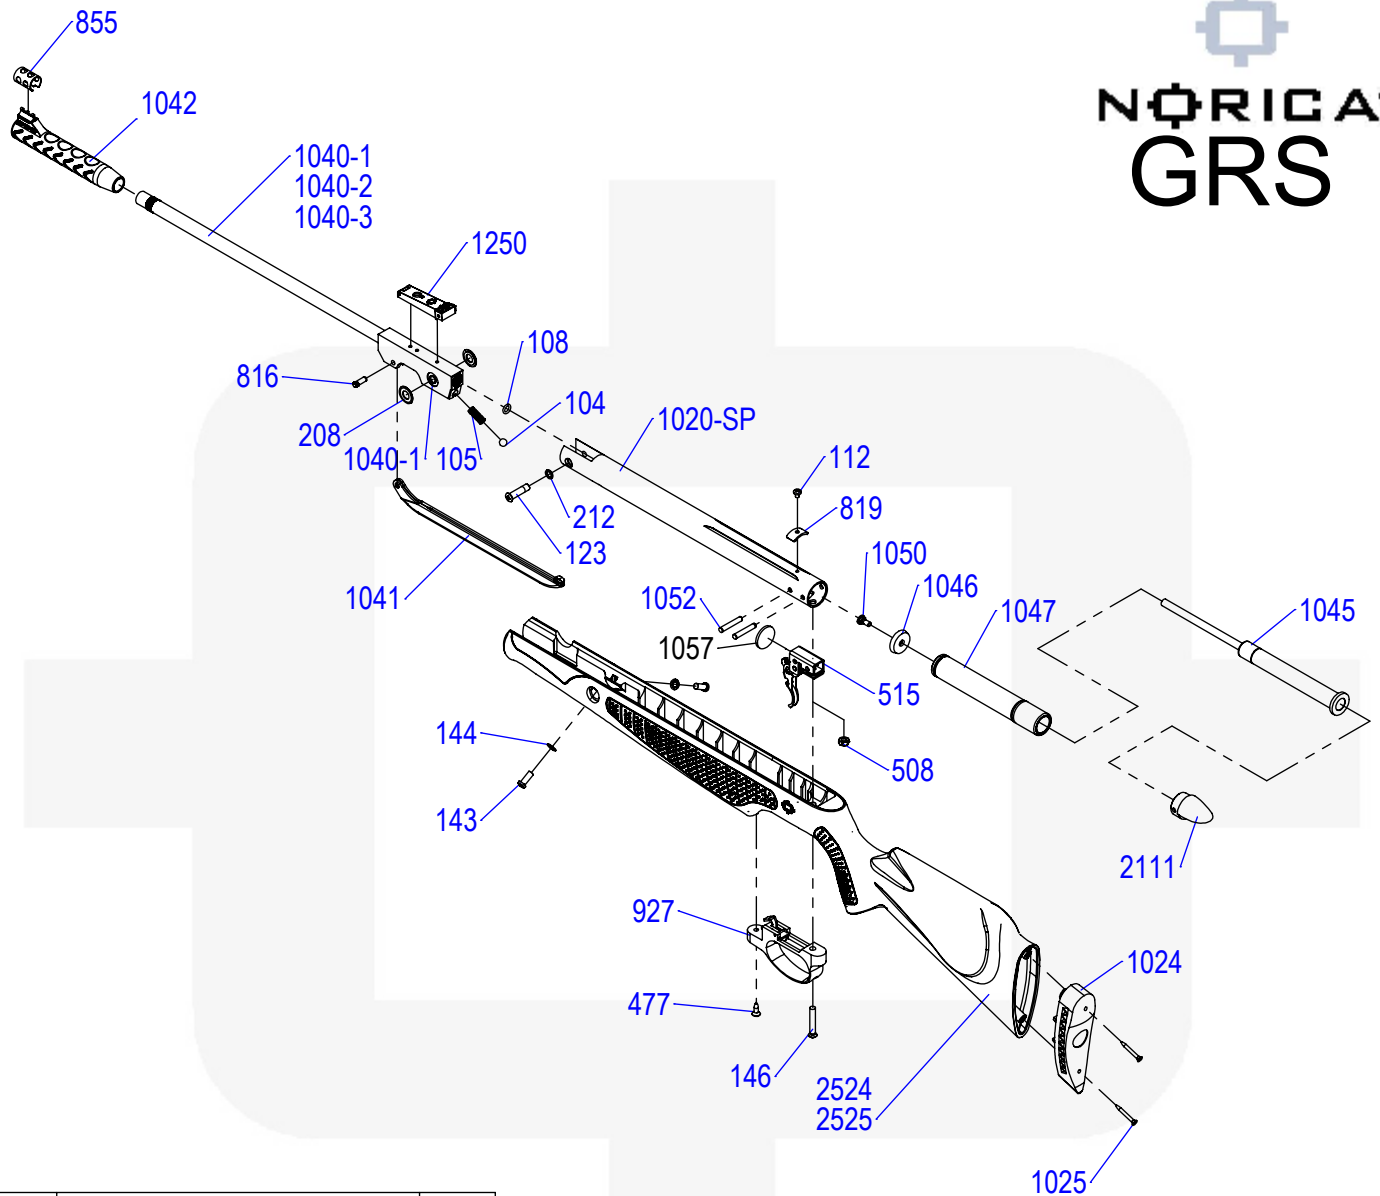

# SPIDER & SPIDER CAMO

REF.	DESCRIPTION	QTY.
103	Fixing bush	1
104	Latch	1
105	Latch spring	1
108	O Ring	1
112	Fixing Screw	1
123	Hinge screw	1
143	Lateral screw	2
144	Lateral washer	2
146	Trigger guard screw	1
208	Hinge washer	2
212	Lock washer	1
477	Trigger guard lag screw	1
508	Nut	1
515	Trigger assembly	1
816	Lever pin	1
819	Scope stopper	1
855	Front sight protector	1
927	Trigger guard + Safety	1
1020-SP	Cylinder assembly	1

REF.	DESCRIPTION	QTY.
1024	Buttplate	1
1025	Buttplate lag screw	2
1040-1	Barrel assembly Cal. 4,5 (.177)	1
1040-2	Barrel assembly Cal. 5,5 (.22)	1
1040-3	Barrel assembly Cal. 6.35 (.25)	
1041	Cocking Lever	1
1042	Front sight and cocking grip	1
1045	Gas Ram	1
1046	GRS Piston seal	1
1047	Piston	1
1050	GRS Piston Seal Screw	1
1250	Rear sight	1
2111	Tube cap	1
2524	Black Stock	1
2525	Camo Stock	1
1052	Trigger assembly pin	2
1057	Washer	1