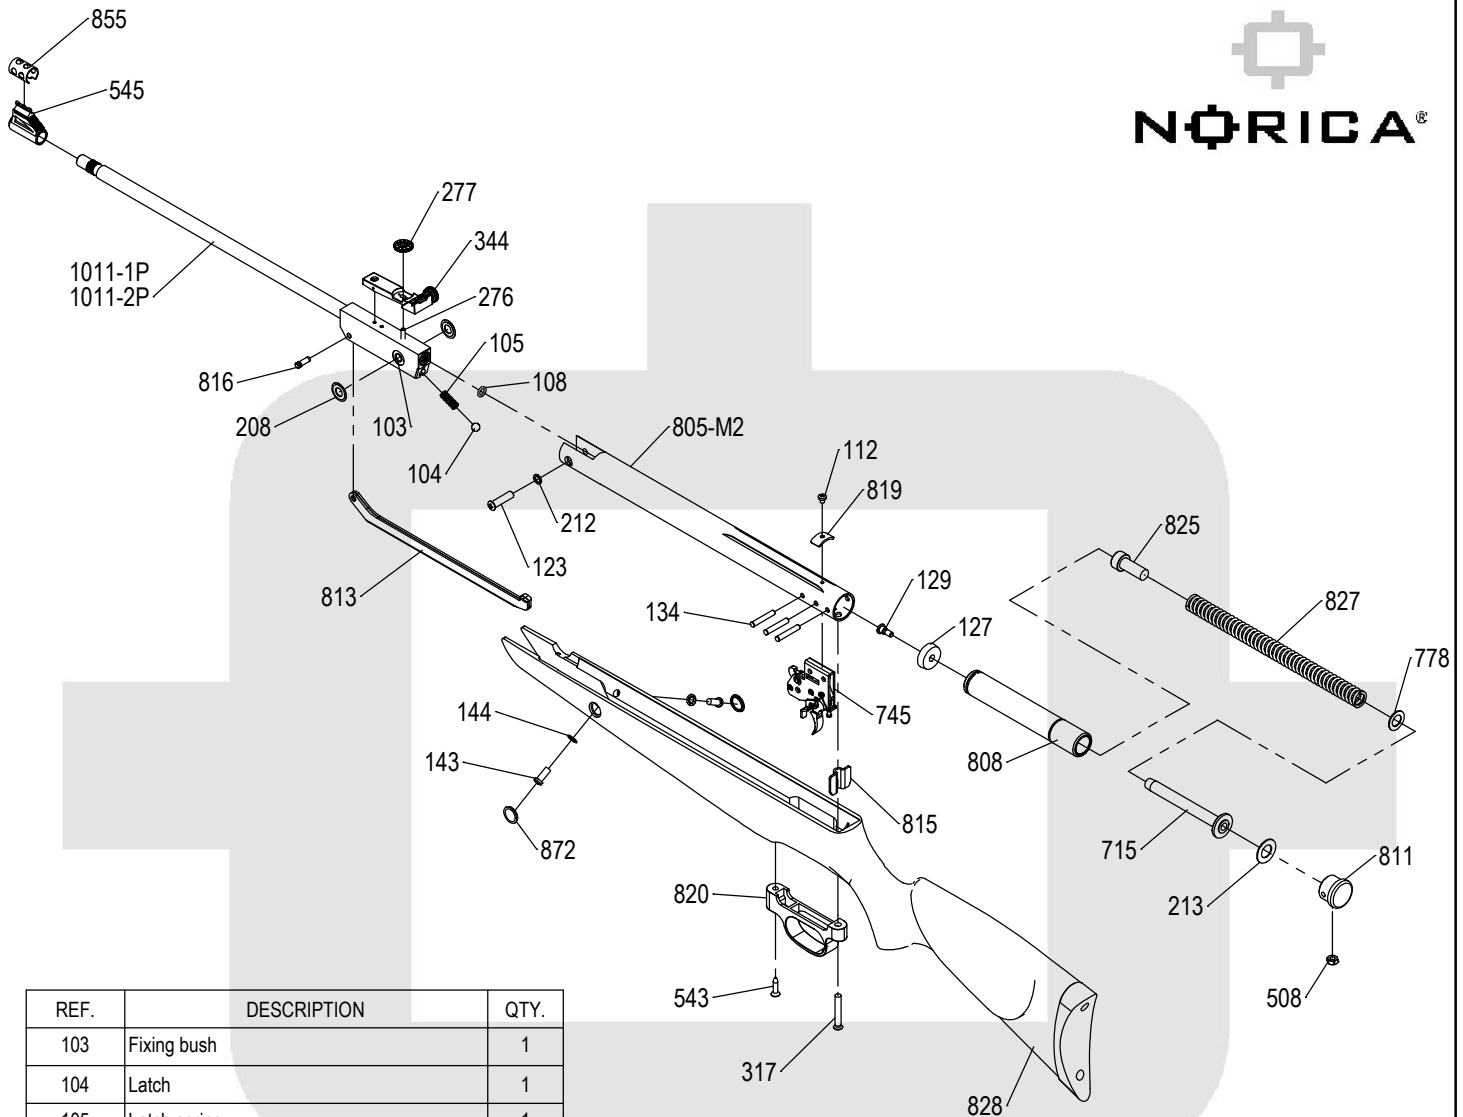

MARVIC 2.0

REF.	DESCRIPTION	QTY.
103	Fixing bush	1
104	Latch	1
105	Latch spring	1
108	O Ring	1
112	Fixing Screw	1
123	Hinge screw	1
127	Piston seal	1
129	Piston seal screw	1
134	Trigger assembly pin	3
143	Lateral screw	2
144	Lateral washer	2
208	Hinge washer	2
212	Lock washer	1
213	Washer	1
276	Socket set screw	1
277	Rear sight adjusting nut	1
317	Trigger guard screw	1
344	Rear sight assembly	1
508	Nut	1
543	Trigger guard lag screw	1
545	Front sight	1
715	Main spring guide	1
745	Trigger assembly	1
778	Washer	1
808	Piston	1

REF.	DESCRIPTION	QTY.
811	Tube cap	1
813	Cocking lever	1
815	Stock recoil plate	1
816	Lever pin	1
819	Scope stopper	1
820	Trigger guard	1
825	Spring supplement	1
827	Mainspring	1
828	Stock	1
855	Front sight protector	1
872	Lateral cap (brown)	2
805-M2	Cylinder assembly	1
1011-1P	Barrel assembly Cal. 4,5 (.177)	1
1011-2P	Barrel assembly Cal. 5,5 (.22)	1