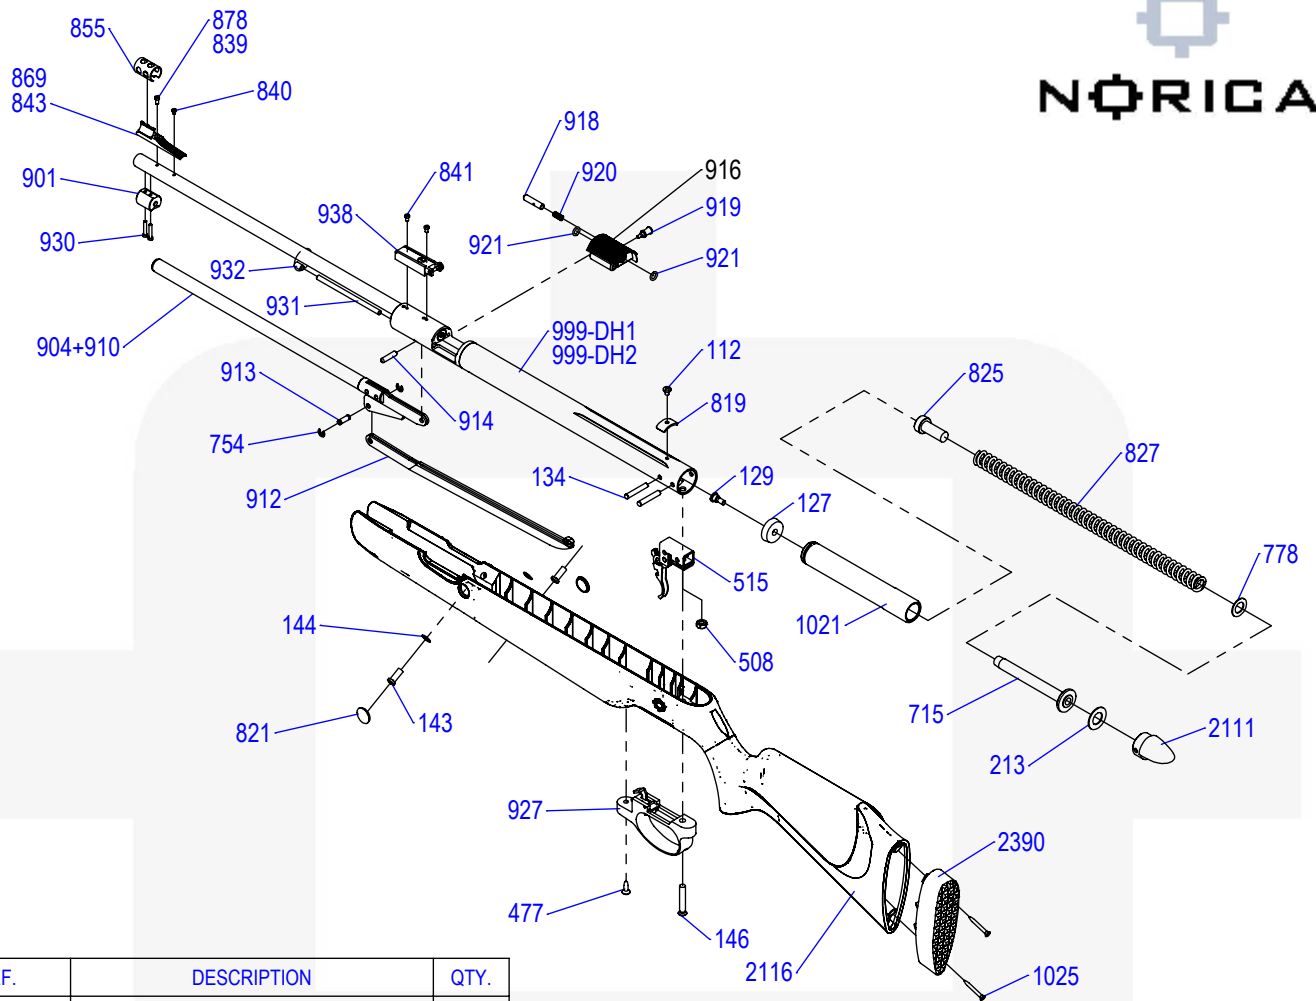

DREAM HUNTER

REF.	DESCRIPTION	QTY.
112	Fixing Screw	1
127	Piston seal	1
129	Piston seal screw	1
134	Trigger assembly pin	2
143	Lateral screw	2
144	Lateral washer	2
146	Trigger guard screw	1
213	Washer	1
477	Trigger guard lag screw	1
508	Nut	1
515	Trigger assembly	1
715	Main spring guide	1
754	Circlip pivot pin	2
778	Washer	1
819	Scope stopper	1
821	Lateral cap	2
825	Spring supplement	1
827	Main spring	1
839	Front sight front screw	1
840	Front sight rear screw	1
841	Rear sight screw	2
843	Front sight	1
855	Front sight protector	1
869	Front sight	1
878	Front sight front screw	1

REF.	DESCRIPTION	QTY.
901	Cocking arm hitch	1
904+910	Cocking arm assembly	1
912	Cocking lever	1
913	Pivot pin cocking lever	1
914	Pivot pin cocking arm assembly	1
916	Charging port	1
917	Charging port assembly	1
918	Charging port hitch	1
919	Charging port switch	1
920	Charging port spring	1
921	O ring	2
927	Trigger guard + Safety	1
930	Cocking arm hitch screw	2
931	Pin	1
932	Socket set screw	1
938	Rear sight	1
999-DH1	Main cylinder assembly 4,5 (.177)	1
999-DH2	Main cylinder assembly 5,5 (.22)	1
1021	Piston	1
1025	Buttplate lag screw	2
2111	Tube cap	1
2116	Stock	1
2390	Buttplate	1