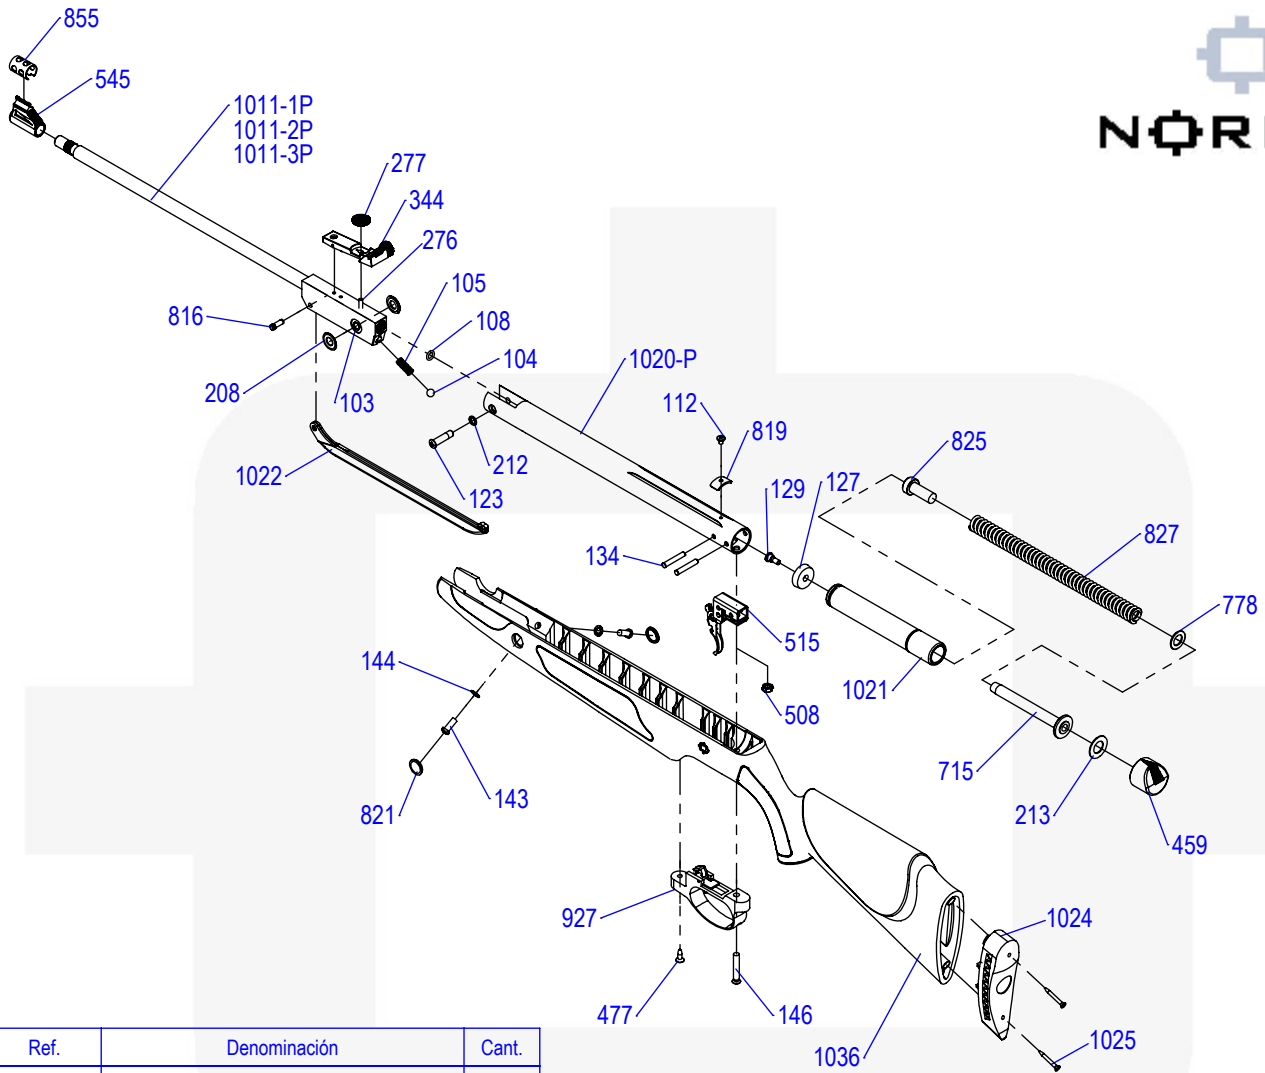

# DRAGON STRATA

Ref.	Denominación	Cant.
103	Fixing bush	1
104	Latch	1
105	Latch spring	1
108	O ring	1
112	Fixing screw	1
123	Hinge screw	1
127	Piston seal	1
129	Piston seal screw	1
134	Trigger assembly pin	2
143	Lateral screw	2
144	Lateral washer	2
146	Trigger guard screw	1
208	Hinge washer	2
212	Lock washer	1
213	Washer	1
276	Socket set screw	1
277	Rear sight adjusting nut	1
344	Rear sight assembly	1
459	Tube cup	1
477	Trigger guard lag screw	1
508	Nut	1
515	Trigger assembly	1
545	Front sight	1
715	Main spring guide	1

Ref.	Denominación	Cant.
778	Washer	1
816	Lever pin	1
819	Scope stopper	1
821	Lateral cap	2
825	Spring suplement	1
827	Main spring	1
855	Front sight protect	1
927	Trigger guard	1
1011-1P	Barrel assembly cal. 4,5	1
1011-2P	Barrel assembly cal. 5,5	1
1011-3P	Barrel assembly cal. 6,35	1
1020-P	Cylinder assembly	1
1021	Piston assembly	1
1022	Cocking lever	1
1036	STRATA stock	1
1024	Buttplate	1
1025	Buttplate lag screw	2