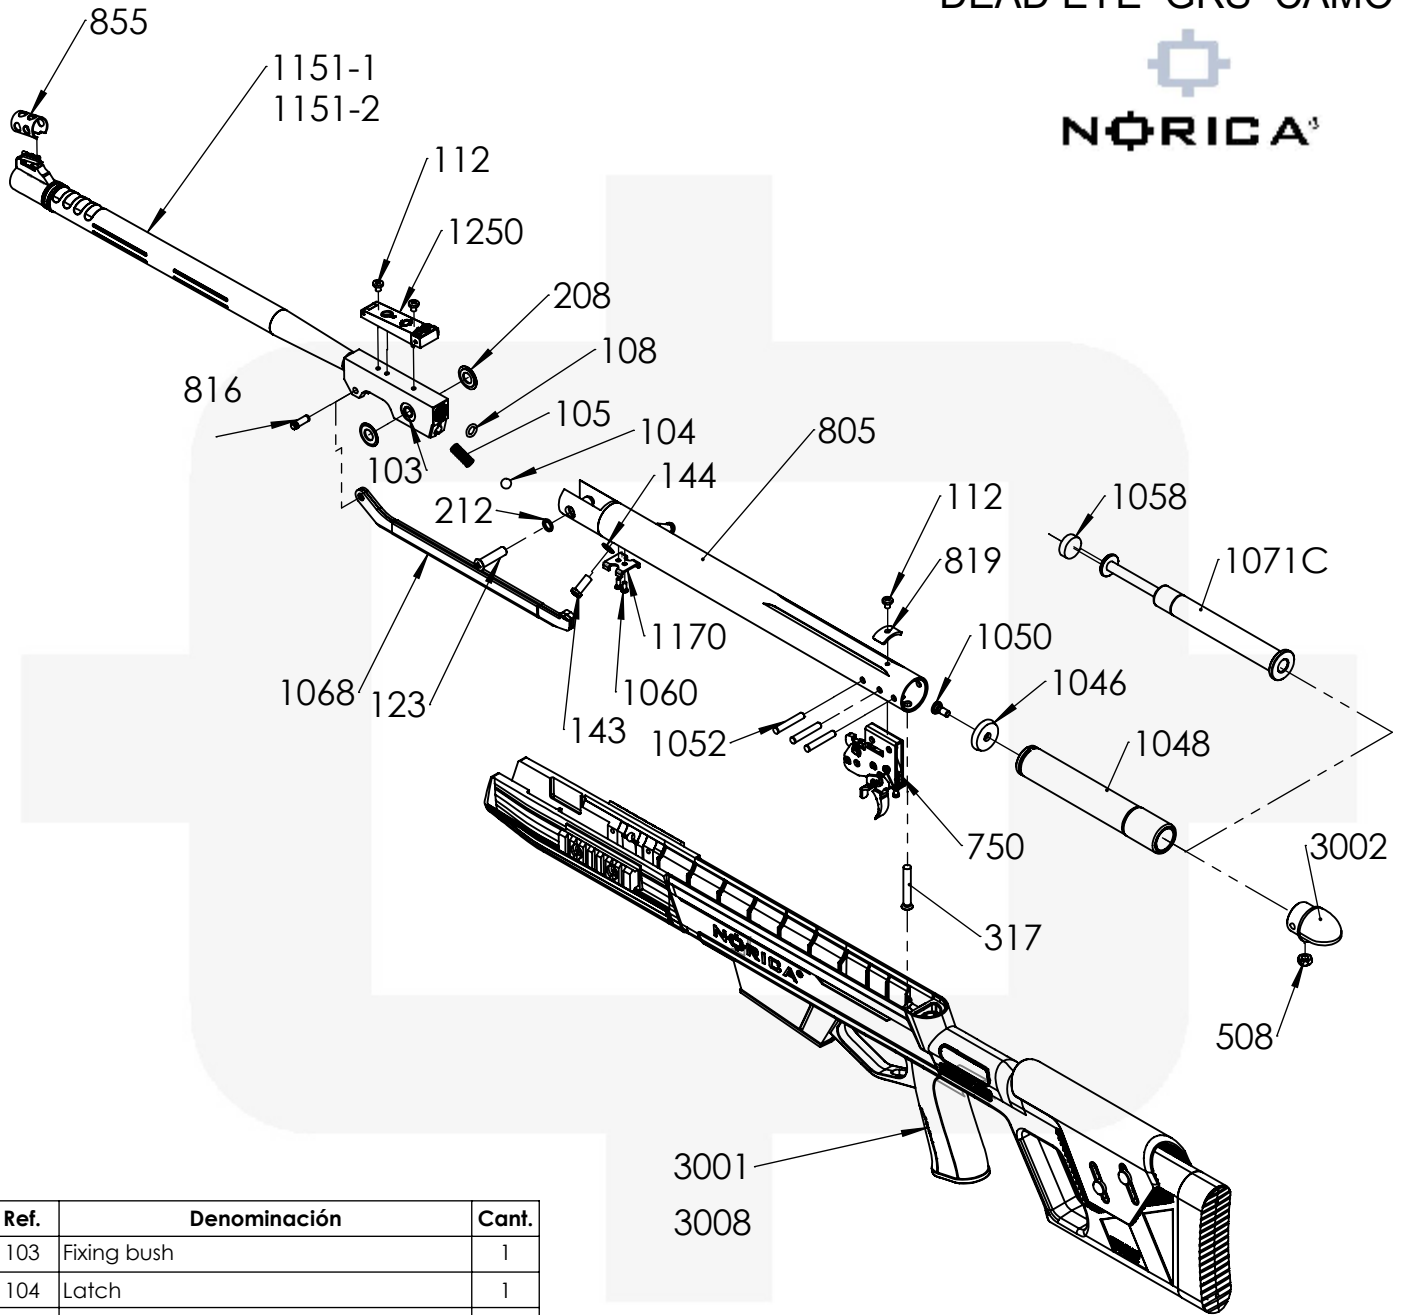

DEAD EYE GRS  
DEAD EYE GRS CAMO

Ref.	Denominación	Cant.
103	Fixing bush	1
104	Latch	1
105	Latch spring	1
108	O Ring	1
112	Fixing screw	2
123	Hinge screw	1
143	Lateral screw	2
144	Lateral washer	2
208	Hinge washer	2
212	Lock washer	1
317	Trigger guard screw	1
508	Nut	1
750	Trigger assembly	1
805	Cylinder assembly	1
816	Lever pin	1
819	Scope stopper	1
855	Front sight protector	1
1046	GRS piston seal	1
1048	Piston	1

1050	GRS piston seal screw	1
1151-1	Barrel assembly cal. 4.5	1
1151-2	Barrel assembly cal. 5.5	1
1052	Trigger assembly pin	3
1058	R.A.S.	1
1060	Stock stop screw	2
1170	Stock stop	1
1071C	Gas Ram	1
1068	Cocking lever	1
3002	Tube cap	1
3001	Stock	1
3002	Camo Stock	1