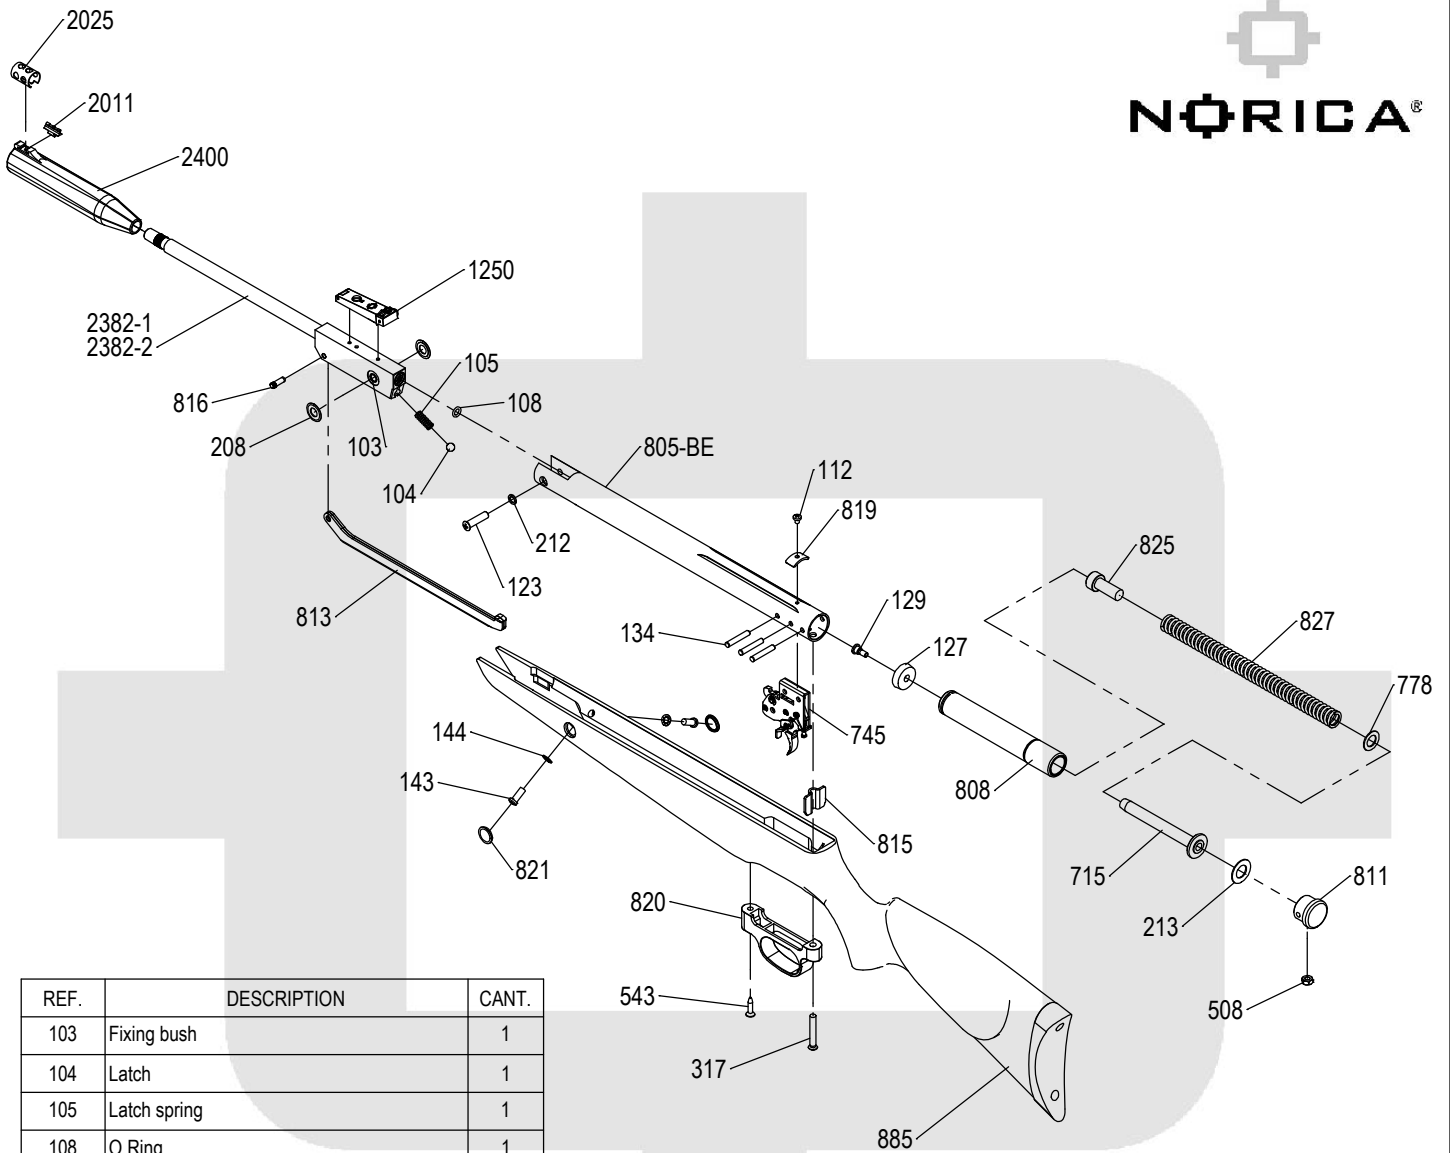

# BLACK EAGLE

REF.	DESCRIPTION	CANT.
103	Fixing bush	1
104	Latch	1
105	Latch spring	1
108	O Ring	1
112	Fixing Screw	1
123	Hinge screw	1
127	Piston seal	1
129	Piston seal screw	1
134	Trigger assembly pin	3
143	Lateral screw	2
144	Lateral washer	2
208	Hinge washer	2
212	Lock washer	1
213	Washer	1
317	Trigger guard screw	1
508	Nut	1
543	Trigger guard lag screw	1
715	Main spring guide	1
745	Trigger assembly	1
778	Washer	1
805-BE	Cylinder assembly	1
808	Piston	1
811	Tube cap	1
813	Cocking lever	1
815	Stock recoil plate	1

REF.	DESCRIPTION	CANT.
816	Lever pin	1
819	Scope stopper	1
820	Trigger guard	1
821	Lateral cap (Black)	2
825	Spring supplement	1
827	Mainspring	1
885	Stock	1
1250	Rear sight	1
2011	Front sight	1
2025	Front sight protector	1
2382-1	Barrel assembly Cal. 4,5 (.177)	1
2382-2	Barrel assembly Cal. 5,5 (.22)	1
2400	Silencer assembly	1