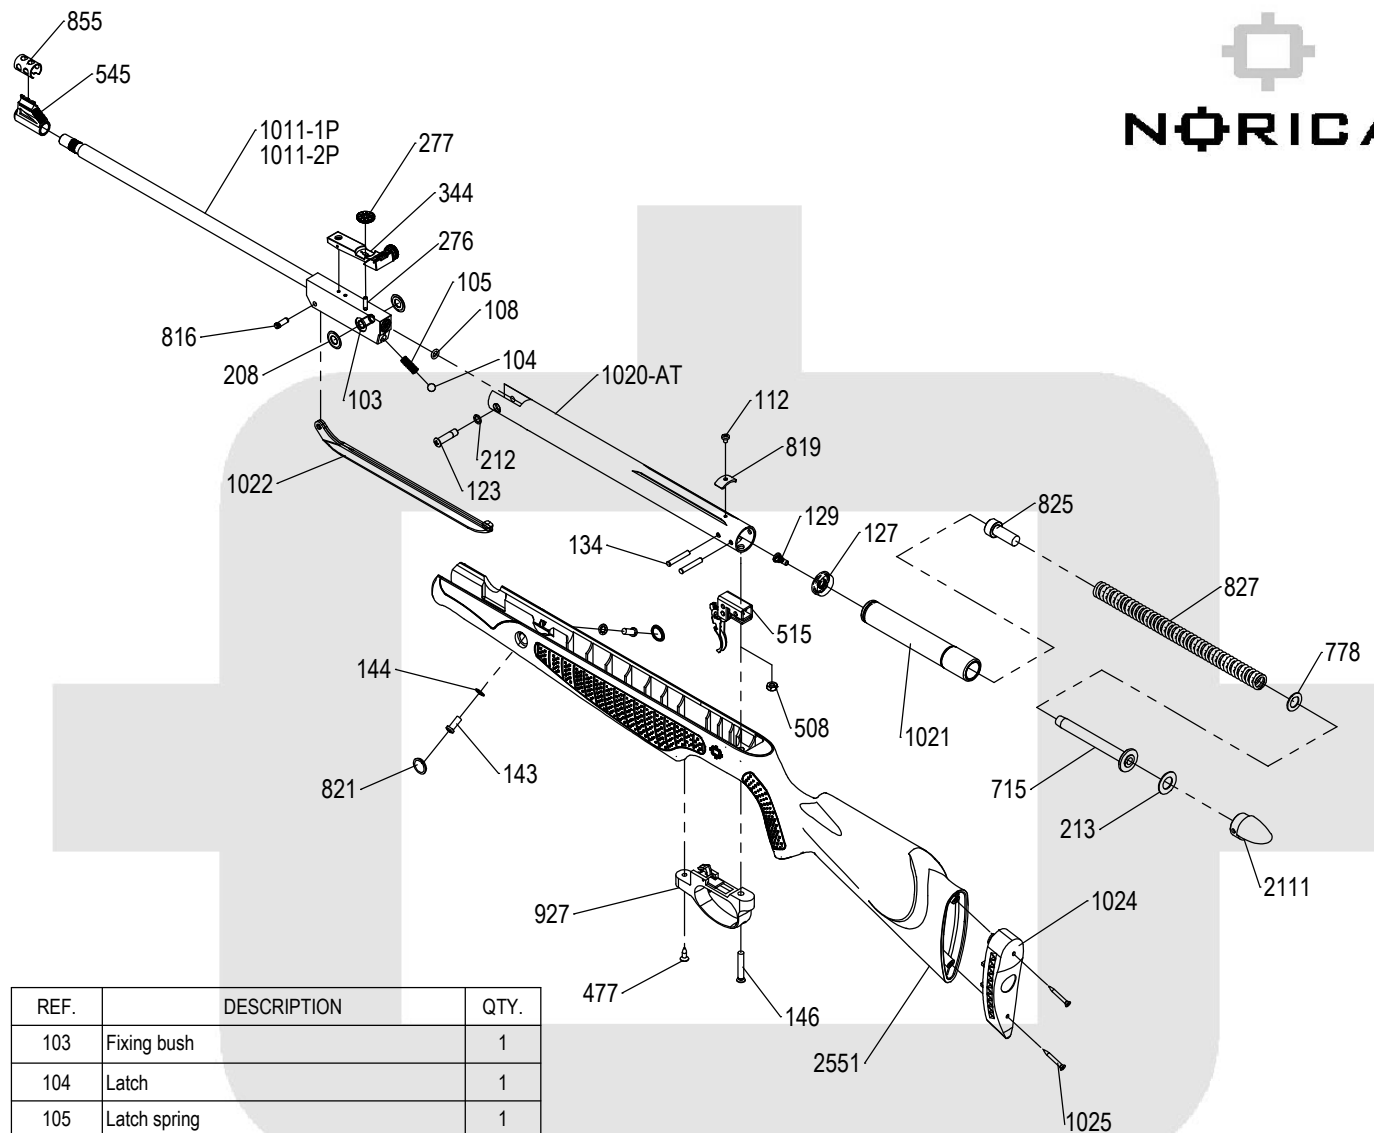

ATLANTIC

NORICA®

REF.	DESCRIPTION	QTY.
103	Fixing bush	1
104	Latch	1
105	Latch spring	1
108	O Ring	1
112	Fixing Screw	1
123	Hinge screw	1
127	Piston seal	1
129	Piston seal screw	1
134	Trigger assembly pin	2
143	Lateral screw	2
144	Lateral washer	2
146	Trigger guard screw	1
208	Hinge washer	2
212	Lock washer	1
213	Washer	1
276	Socket set screw	1
277	Rear sight adjusting nut	1
344	Rear sight assembly	1
477	Trigger guard lag screw	1
508	Nut	1
515	Trigger assembly	1
545	Front sight	1
715	Main spring guide	1
778	Washer	1
816	Lever pin	1

REF.	DESCRIPTION	QTY.
819	Scope stopper	1
821	Lateral cap (Black)	2
825	Spring supplement	1
827	Main spring	1
855	Front sight protector	1
927	Trigger guard + Safety	1
1011-1P	Barrel assembly Cal. 4,5 (.177)	1
1011-2P	Barrel assembly Cal. 5,5 (.22)	1
1020-AT	Cylinder assembly	1
1021	Piston	1
1022	Cocking lever	1
1024	Buttplate	1
1025	Buttplate lag screw	2
2111	Tube cap	1
2551	Stock	1