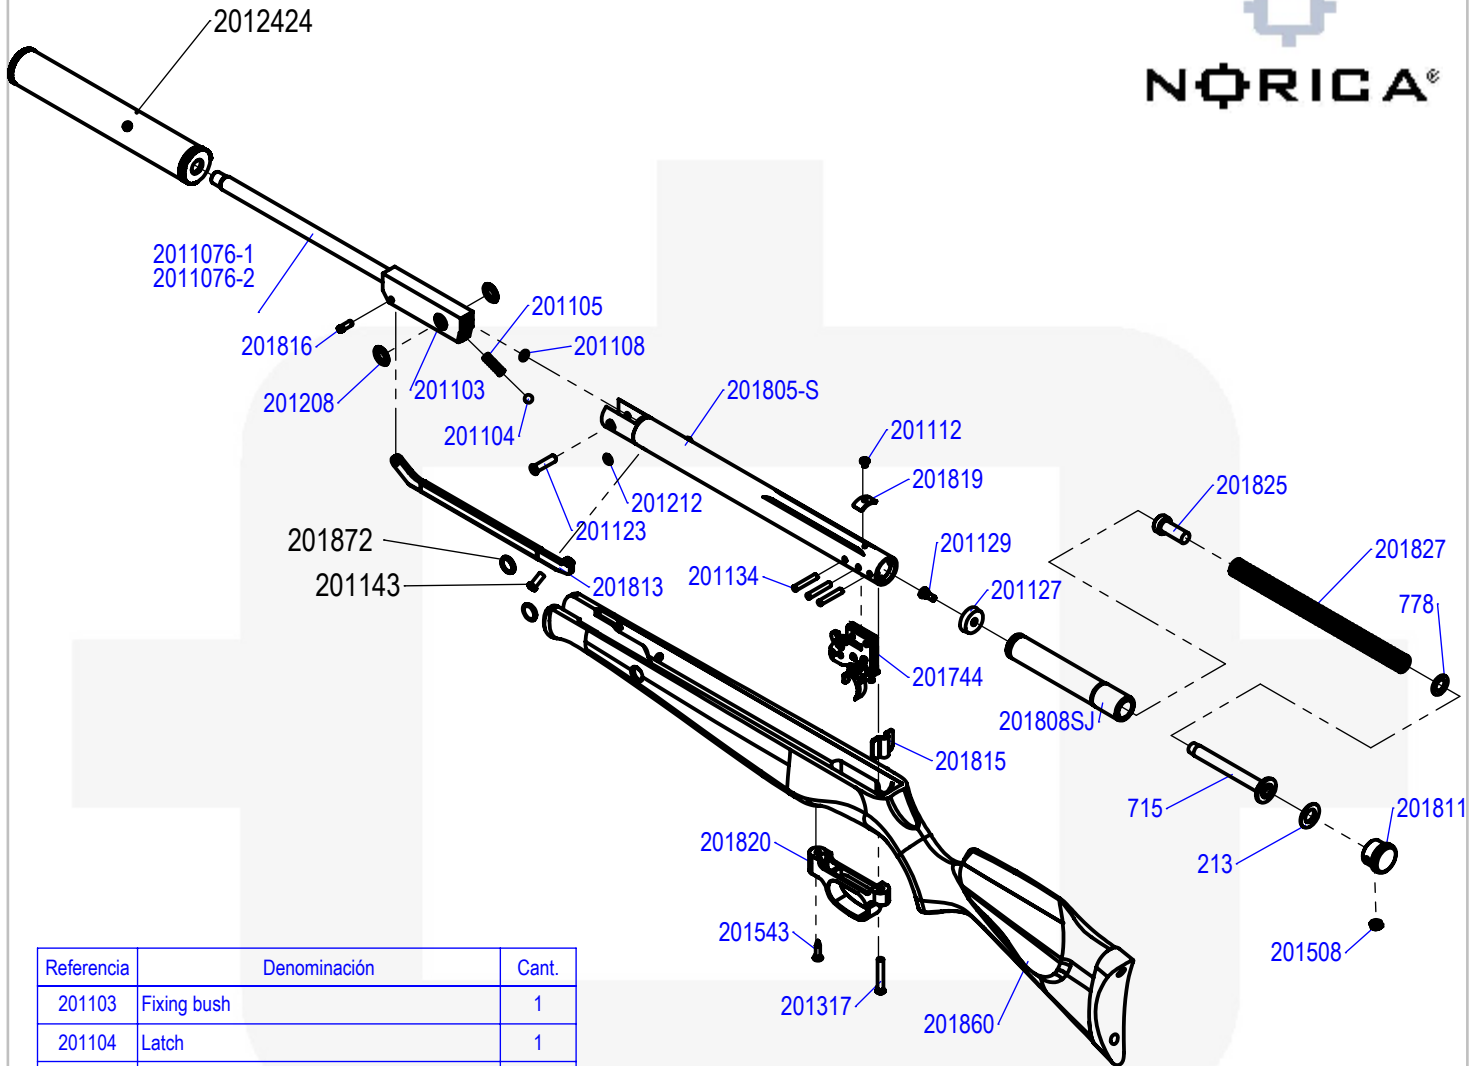

STORM ELITE

Referencia	Denominación	Cant.
201103	Fixing bush	1
201104	Latch	1
201105	Latch spring	1
201108	O ring	1
201112	Fixing screw	1
201123	Hinge screw	1
201127	Piston seal	1
201129	Piston Seal screw	1
201134	Trigger pin	3
201143	Lateral screw	2
144	Lateral washer	2
201208	Hinge washer	2
201212	Lock washer	1
213	Washer	1
201317	Trigger guard screw	1
201508	Nut	1
201543	Trigger guard screw 1	1
715	Main spring guide	1
201745	Trigger assembly	1
778	Washer	1
201805-S	Cylinder assembly	1
201808	Piston assembly	1
201811	Tube cup	1
201813	Cocking lever	1
201815	Stock recoil plate	1

Referencia	Denominación	Cant.
201816	Lever pin	1
201819	Scope stopper	1
201820	Trigger guard	1
201825	Spring supplement	1
201827	Main spring	1
201860	Stock	1
2011076-1	Barrel assembly cal. 4,5	1
2011076-2	Barrel assembly cal. 5,5	1
201872	Lateral cup	2
2012424	Elite silencer assembly	1