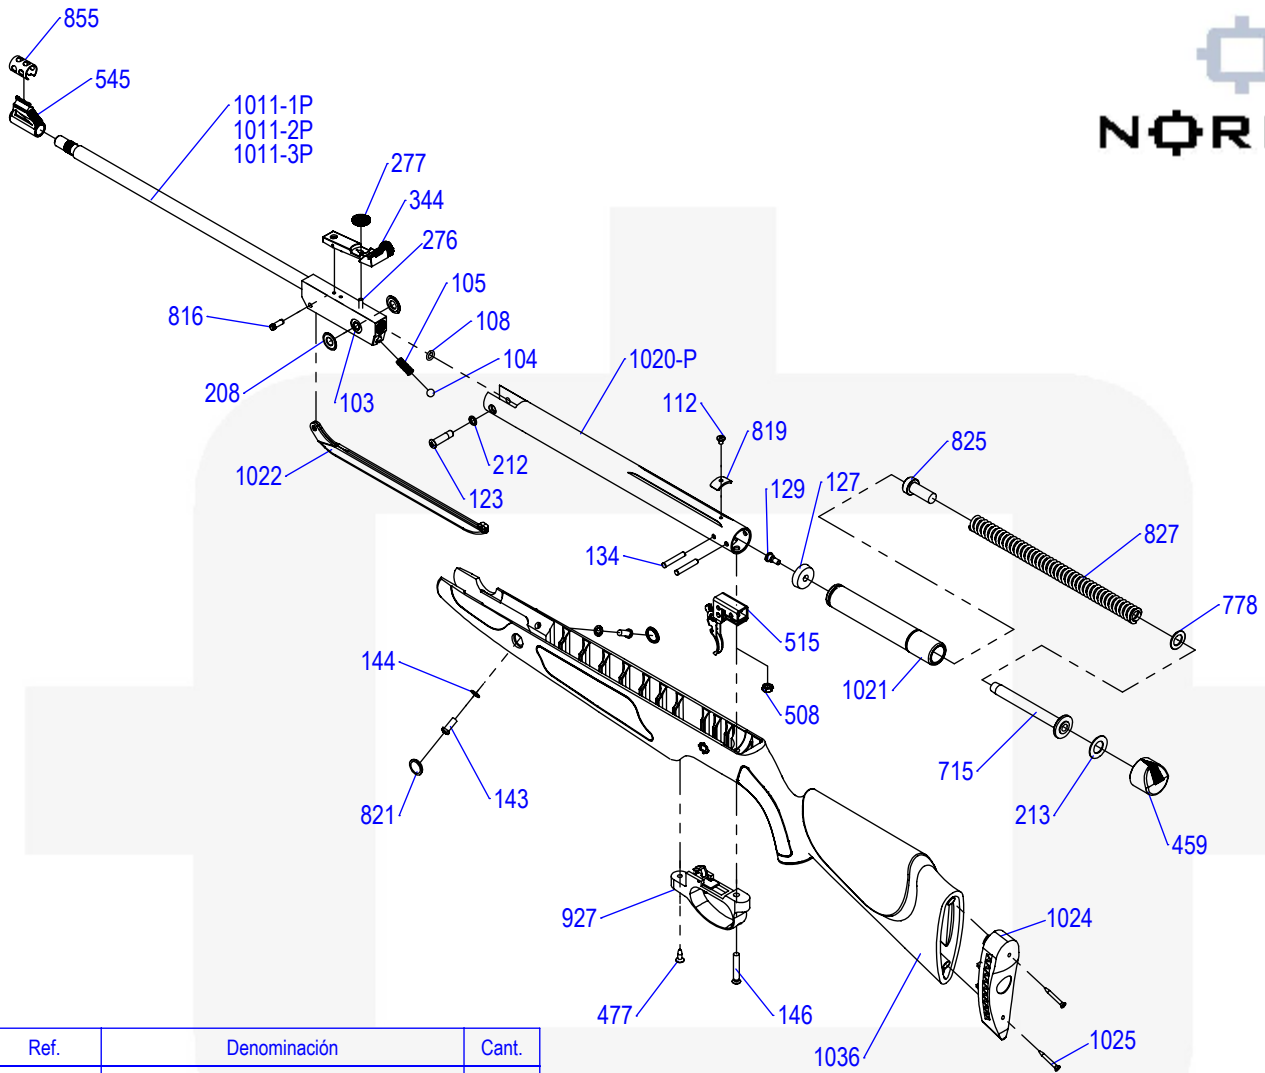

DRAGON STRATA

Ref.	Denominación	Cant.
103	Fixing bush	1
104	Latch	1
105	Latch spring	1
108	O ring	1
112	Fixing screw	1
123	Hinge screw	1
127	Piston seal	1
129	Piston seal screw	1
134	Trigger assembly pin	2
143	Lateral screw	2
144	Lateral washer	2
146	Trigger guard screw	1
208	Hinge washer	2
212	Lock washer	1
213	Washer	1
276	Socket set screw	1
277	Rear sight adjusting nut	1
344	Rear sight assembly	1
459	Tube cup	1
477	Trigger guard lag screw	1
508	Nut	1
515	Trigger assembly	1
545	Front sight	1
715	Main spring guide	1

Ref.	Denominación	Cant.
778	Washer	1
816	Lever pin	1
819	Scope stopper	1
821	Lateral cap	2
825	Spring suplement	1
827	Main spring	1
855	Front sight protect	1
927	Trigger guard	1
1011-1P	Barrel assembly cal. 4,5	1
1011-2P	Barrel assembly cal. 5,5	1
1011-3P	Barrel assembly cal. 6,35	1
1020-P	Cylinder assembly	1
1021	Piston assembly	1
1022	Cocking lever	1
1036	STRATA stock	1
1024	Buttplate	1
1025	Buttplate lag screw	2