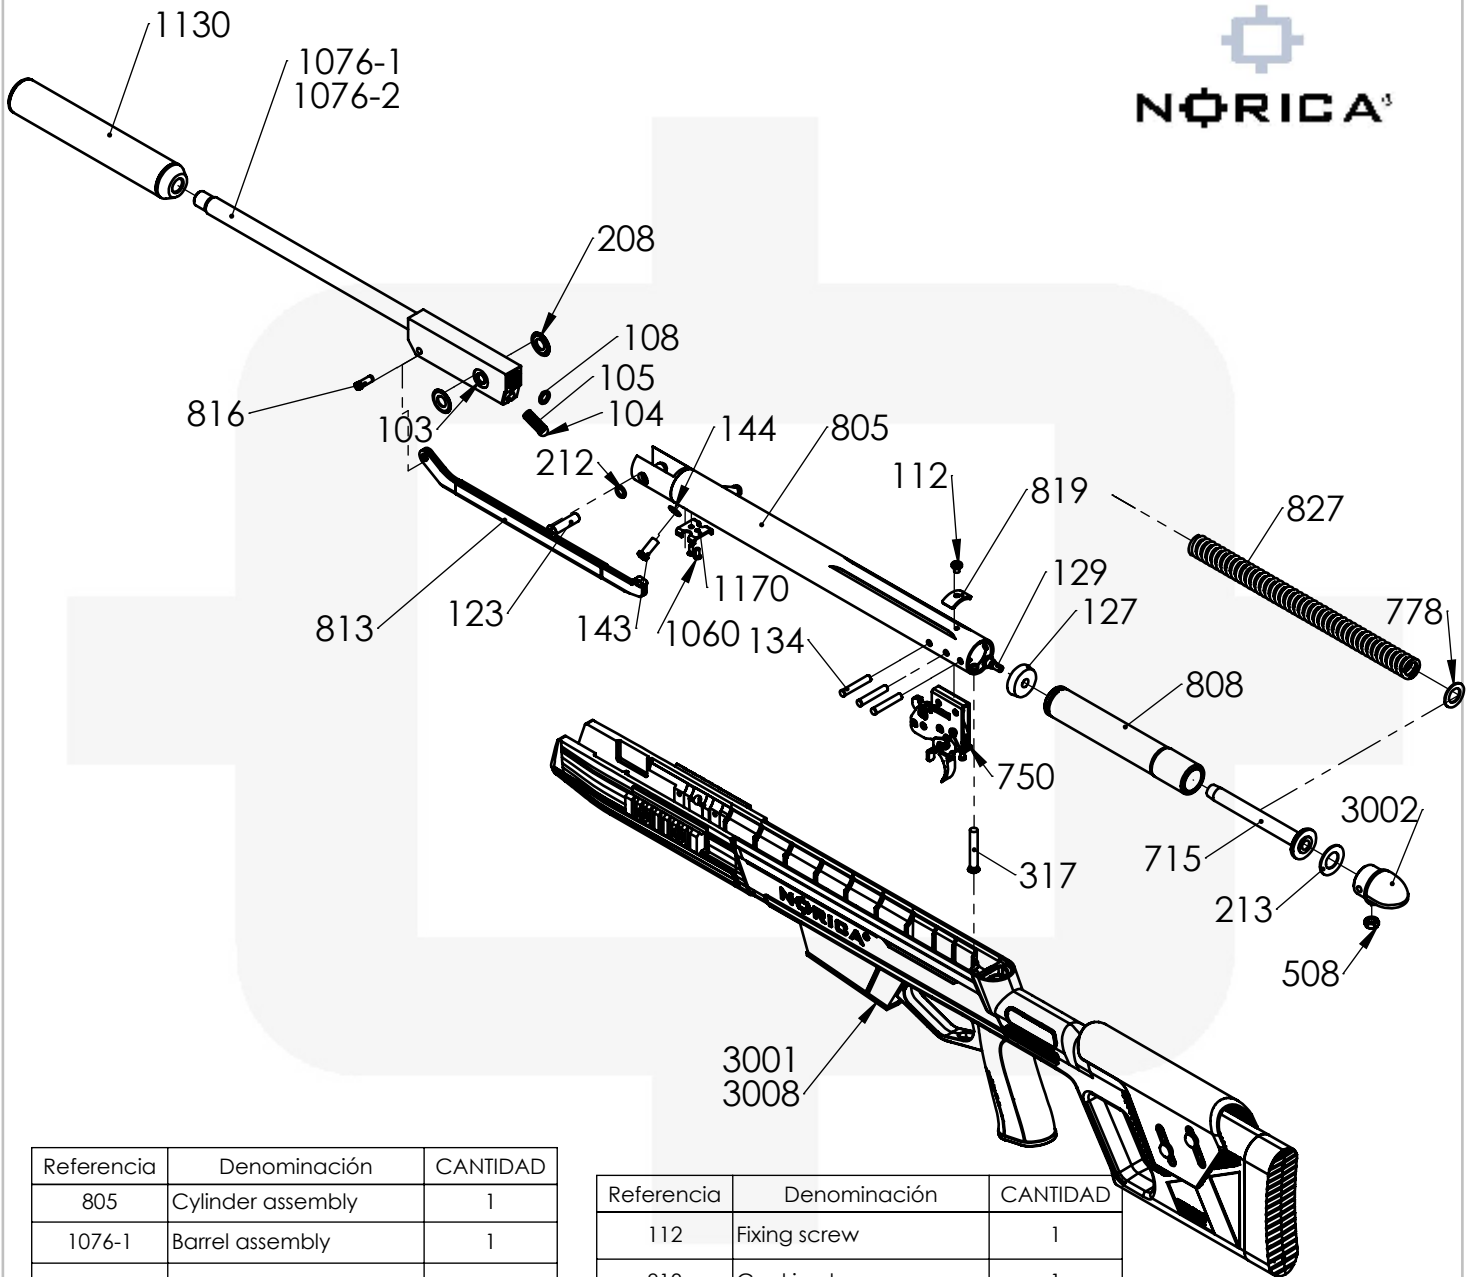

# DEAD EYE MAX DEAD EYE MAX CAMO

Referencia	Denominación	CANTIDAD
805	Cylinder assembly	1
1076-1	Barrel assembly	1
103	Fixing bush	1
104	Latch	1
105	Latch spring	1
808	Piston	1
127	Piston seal	1
129	Screw	1
208	Hinger washer	2
212	Lock washer	1
123	Hinge screw	1
108	O Ring	1
750	Trigger assembly	1
508	Nut	1
134	Trigger Pin	3
819	Scope stopper	1

Referencia	Denominación	CANTIDAD
112	Fixing screw	1
813	Cocking lever	1
816	Lever pin	1
317	Trigger guard screw	1
143	Lateral screw	2
144	Lateral washer	2
1130	Aluminum silencer	1
715	Main spring guide	1
213	Washer	1
778	Washer	1
827	Main spring	1
1170	Stock stop	1
1060	Stock stop screw	2
3001	Dead Eye stock	1
3008	Dead Eye Camo stock	1
3002	Tube cap	1